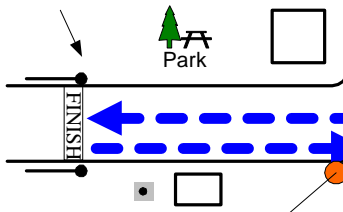

**Start and Finish
at the Gate**

Place cone to keep
runners on pavement

North Farm Road

Note: Map not to
scale

Official Route of
**Gordon McDonald Memorial
One Mile Fun Run**

Chazy, New York

Turn Around at Orange
Cone in Fire Station
Parking Lot

Church Street

Route 9