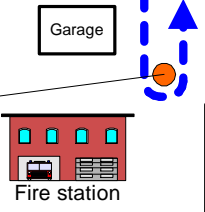

**Start and Finish
at the Gate**

Place cone to keep
runners on pavement

North Farm Road

Note: Map not to
scale

Official Route of
**Gordon McDonald Memorial
One Mile Fun Run**

Chazy, New York

Turn Around at Orange
Cone in Fire Station
Parking Lot